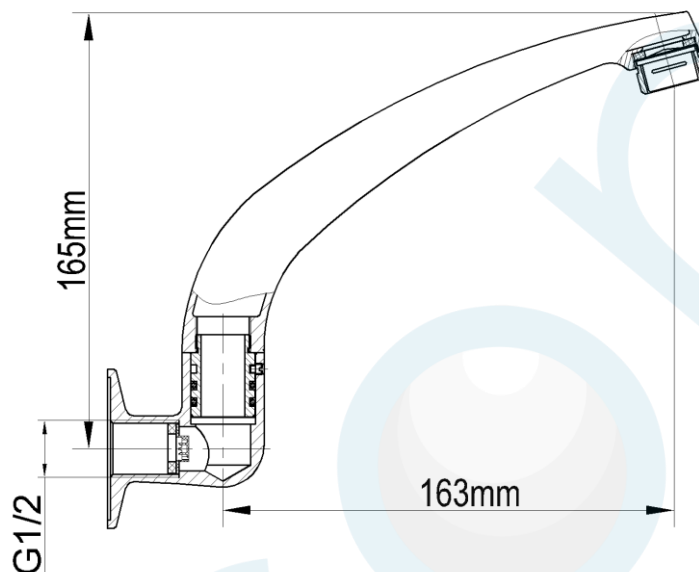

SWIVEL SPOUT WALL CAST 180mm CP WELS 3 STAR

Product Code : 60455

Brand Name: **elson**

Product Specification

- Threads: Complies with AS 1722.2
- End Connectors: Complies with AS 3688
- Suitable for Potable Water, Complies with AS/NZS 4020
- Maximum Working Temperature: 80°C
- Maximum Working Pressure: 800 KPa
- WELS Rating: 3 STAR 9 L/Min